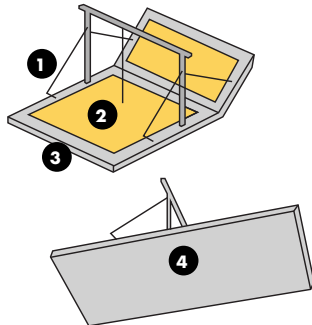

Flat Reflective Cloud

Reflective Clouds are assets in spaces where audio and comprehension are critical, but a strong design element is still desired. Reflective clouds bounce sound to the hard to reach areas of an auditorium or theater, allowing audio engineers to make every seat in the house a sweet spot

Core construction

Flat panel is an MDO (Medium Density Overlay) plywood, sometimes backed with dimensionally-stable 6-7 PCF fiberglass board

1. Adjusting arm
2. 3/4" MDO
3. U-channel
4. Panel finish

Acoustic performance