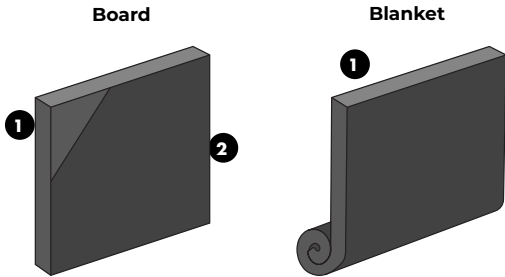

SelectSound by Owens Corning Board vs. Blanket

This product is engineered for high acoustic performance while being incredibly discrete. Fill large spaces or gaps between beams with this matte black, anti-reflecting fiberglass composite. Perfect for theaters, performance centers, and stadiums.

SelectSound Blankets fill spaces similar to insulation. It can be covered with other decorative and perforated materials to be used as an acoustic backer or filler. SelectSound Boards are meant for more visible areas, smoothly filling in spaces and gaps with a flat matte surface.

Core construction

Black fiberglass composite core for high acoustic performance. Boards finished with a smooth matte black layer.

- 1. Black fiberglass core
- 2. Black matte finish

Acoustic performance

The NRC of the products are determined from an average of sound absorption coefficients, obtained from tests conducted according to ASTM C423 procedures in an NVLAP accredited laboratory.